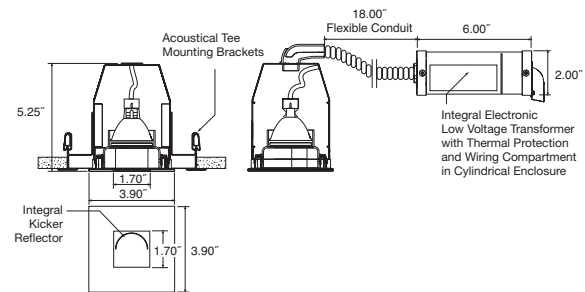

Three models are offered: Fixed downlight, Wall Wash with integral aluminum kicker reflector, and an adjustable accent trim with 30 degree tilt X 90 degree rotation. All models include a housing and electronic transformer with a cylindrical metal enclosure and separate wiring compartment. The enclosure is connected to the housing via 18" of flexible conduit.

The small size of the Mini Accurus fixtures ensure a clean, unobtrusive presence in the ceiling while maintaining a high level of downlighting performance.

Mini Accurus - Item Number TZ5101

Item No.	Description	Lamp
TZ5101	3.9" Square Fixed Downlight Trim with 1.7" Square Opening - Includes Housing with Integral Electronic Transformer and J-box - Trim face has Armstrong White finish with flat black internal finish	12V MR16 50W Max

Item No.	Description	Lamp
TZ5102	3.9" Square Wall Washer Trim with 1.7" Square Opening - Includes Internal Aluminum Kicker Reflector Housing with Integral Electronic Transformer and J-box - Trim face has Armstrong White finish with flat black internal finish	12V MR16 50W Max

Item No.	Description	Lamp
TZ3004	3.5" Round Smooth Splayed Regress Trim with 45 degree cut-off - Includes Housing with Integral Electronic Transformer and J-box - Trim face has Armstrong White finish	12V MR16/ MR16 IRC 37W Max